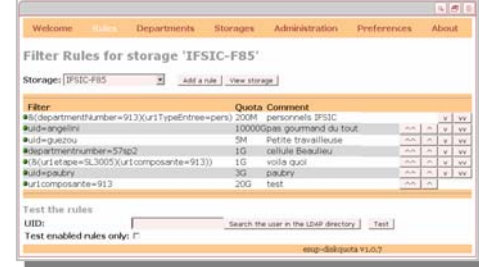

The ESUP Portail services

network status

mailing lists

storage quotas

printing quotas

LDAP search

online help

helpdesk