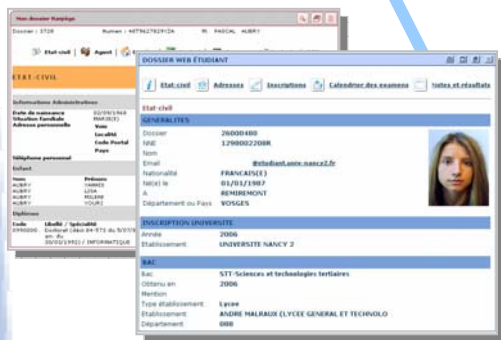

course offerings data entry form

WebDAV repository

annoncements

bookmarks

online publications access to outside libraries

calendar

staff & student administrative files

planning

webmail

online courses & practicum upload

intranet

portal

integrated access to services and information for students and staff

staff (Harpège)

students & courses (Apogée)

Accounting (Nabuco)