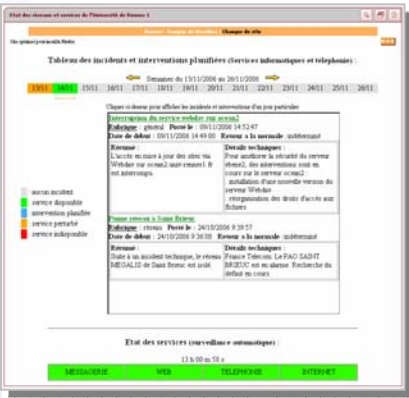

The ESUP Portail services

network status

mailing lists

storage quotas

printing quotas

LDAP search

online help

helpdesk

course offerings data entry form

WebDAV repository

annoncements

bookmarks

online publications access to outside libraries

calendar

staff & student administrative files

planning