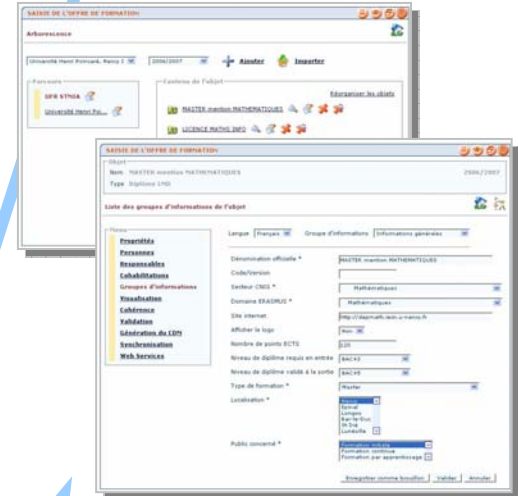

The ESUP Portail services

network status

mailing lists

storage quotas

printing quotas

LDAP search

online help

helpdesk

course offerings data entry form

WebDAV repository

annoncements

bookmarks

online publications access to outside libraries

calendar

staff & student administrative files

planning