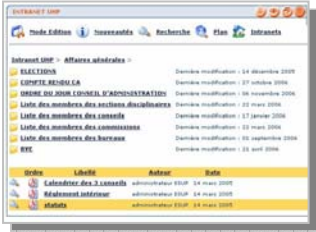

course offerings data entry form

WebDAV repository

annoncements

bookmarks

online publications access to outside libraries

calendar

staff & student administrative files

planning

webmail

online courses & practicum upload

intranet

portal

integrated access to services and information for students and staff

staff (Harpège)

students & courses (Apogée)

Accounting (Nabuco)