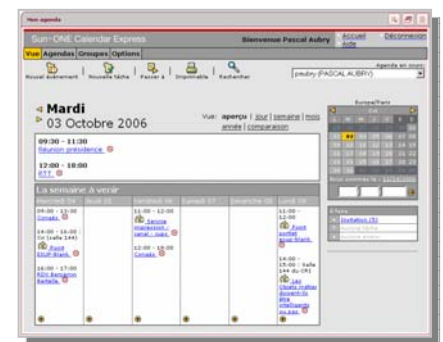

course offerings data entry form

WebDAV repository

annoncements

bookmarks

online publications access to outside libraries

calendar

staff & student administrative files

planning

webmail

online courses & practicum upload

intranet

portal

integrated access to services and information for students and staff

staff (Harpège)

students & courses (Apogée)

Accounting (Nabuco)