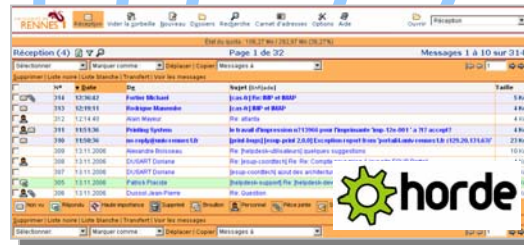

course offerings data entry form

WebDAV repository

annoncements

bookmarks

online publications access to outside libraries

calendar

staff & student administrative files

planning

webmail

online courses & practicum upload

intranet

portal

integrated access to services and information for students and staff

staff (Harpège)

students & courses (Apogée)

Accounting (Nabuco)